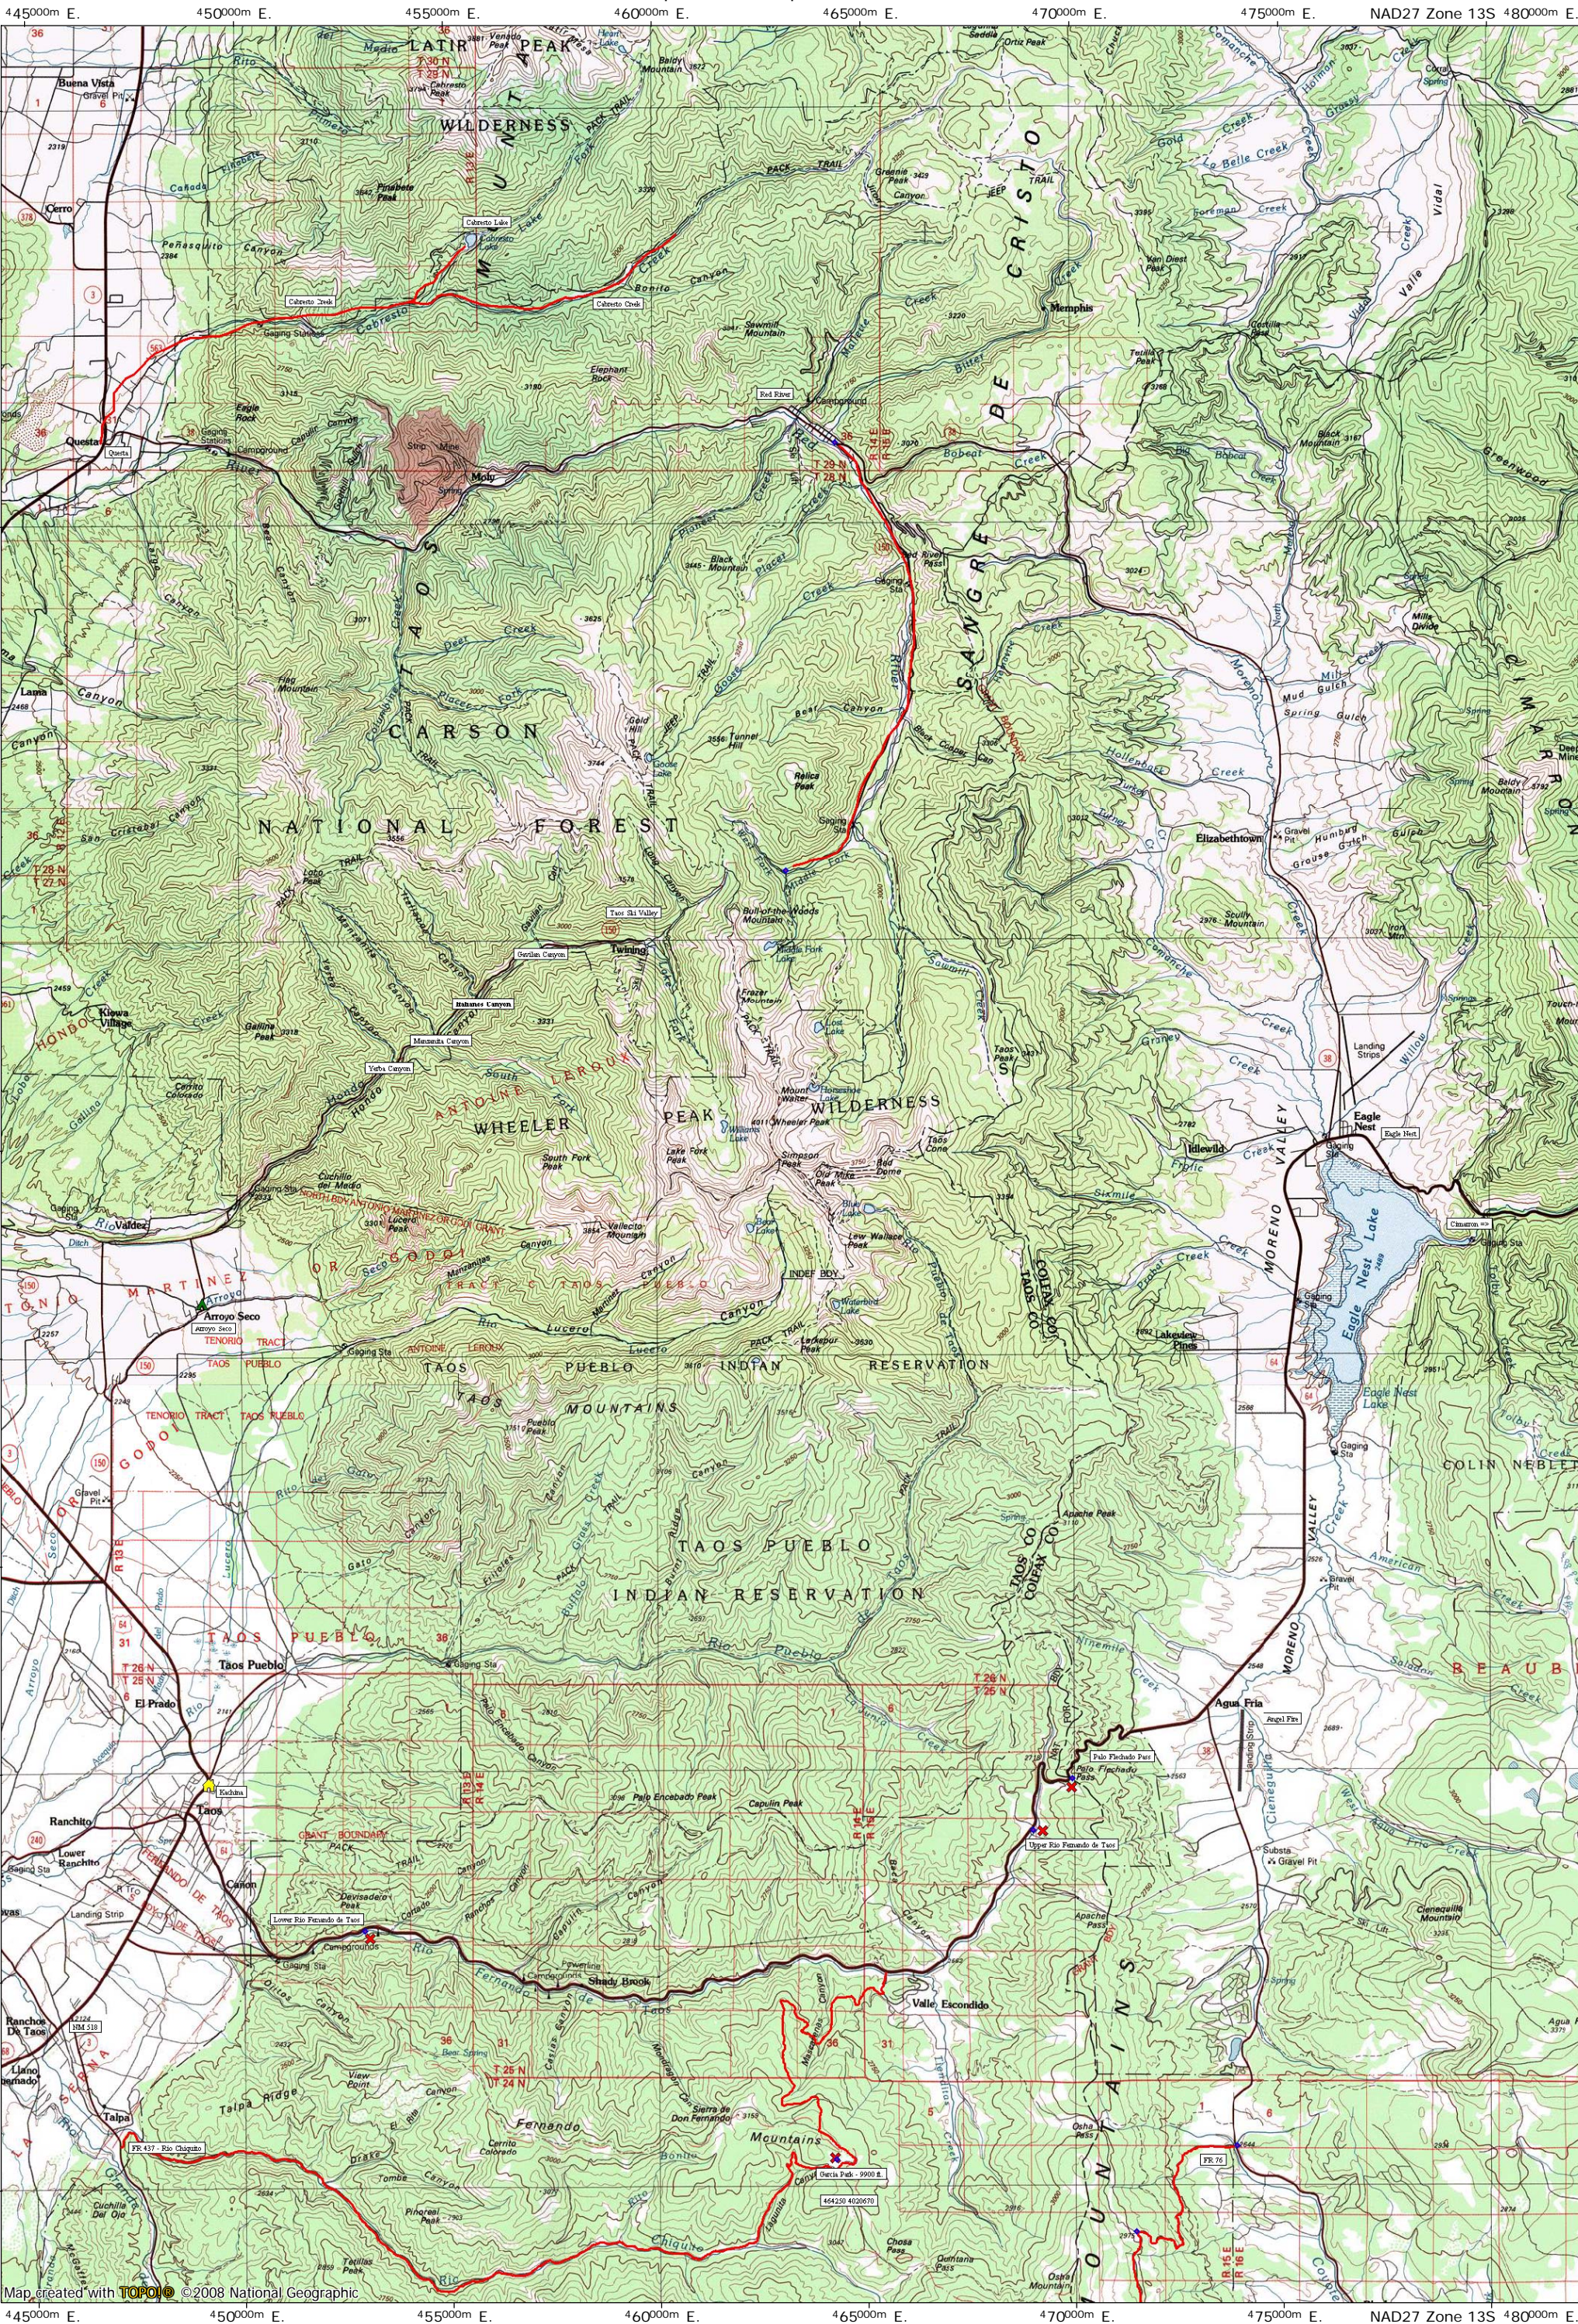

Map 2 - Field Trips North of Taos

Map created with **TOPOLIO** © 2008 National Geographic

TN MN
9°

08/18/09