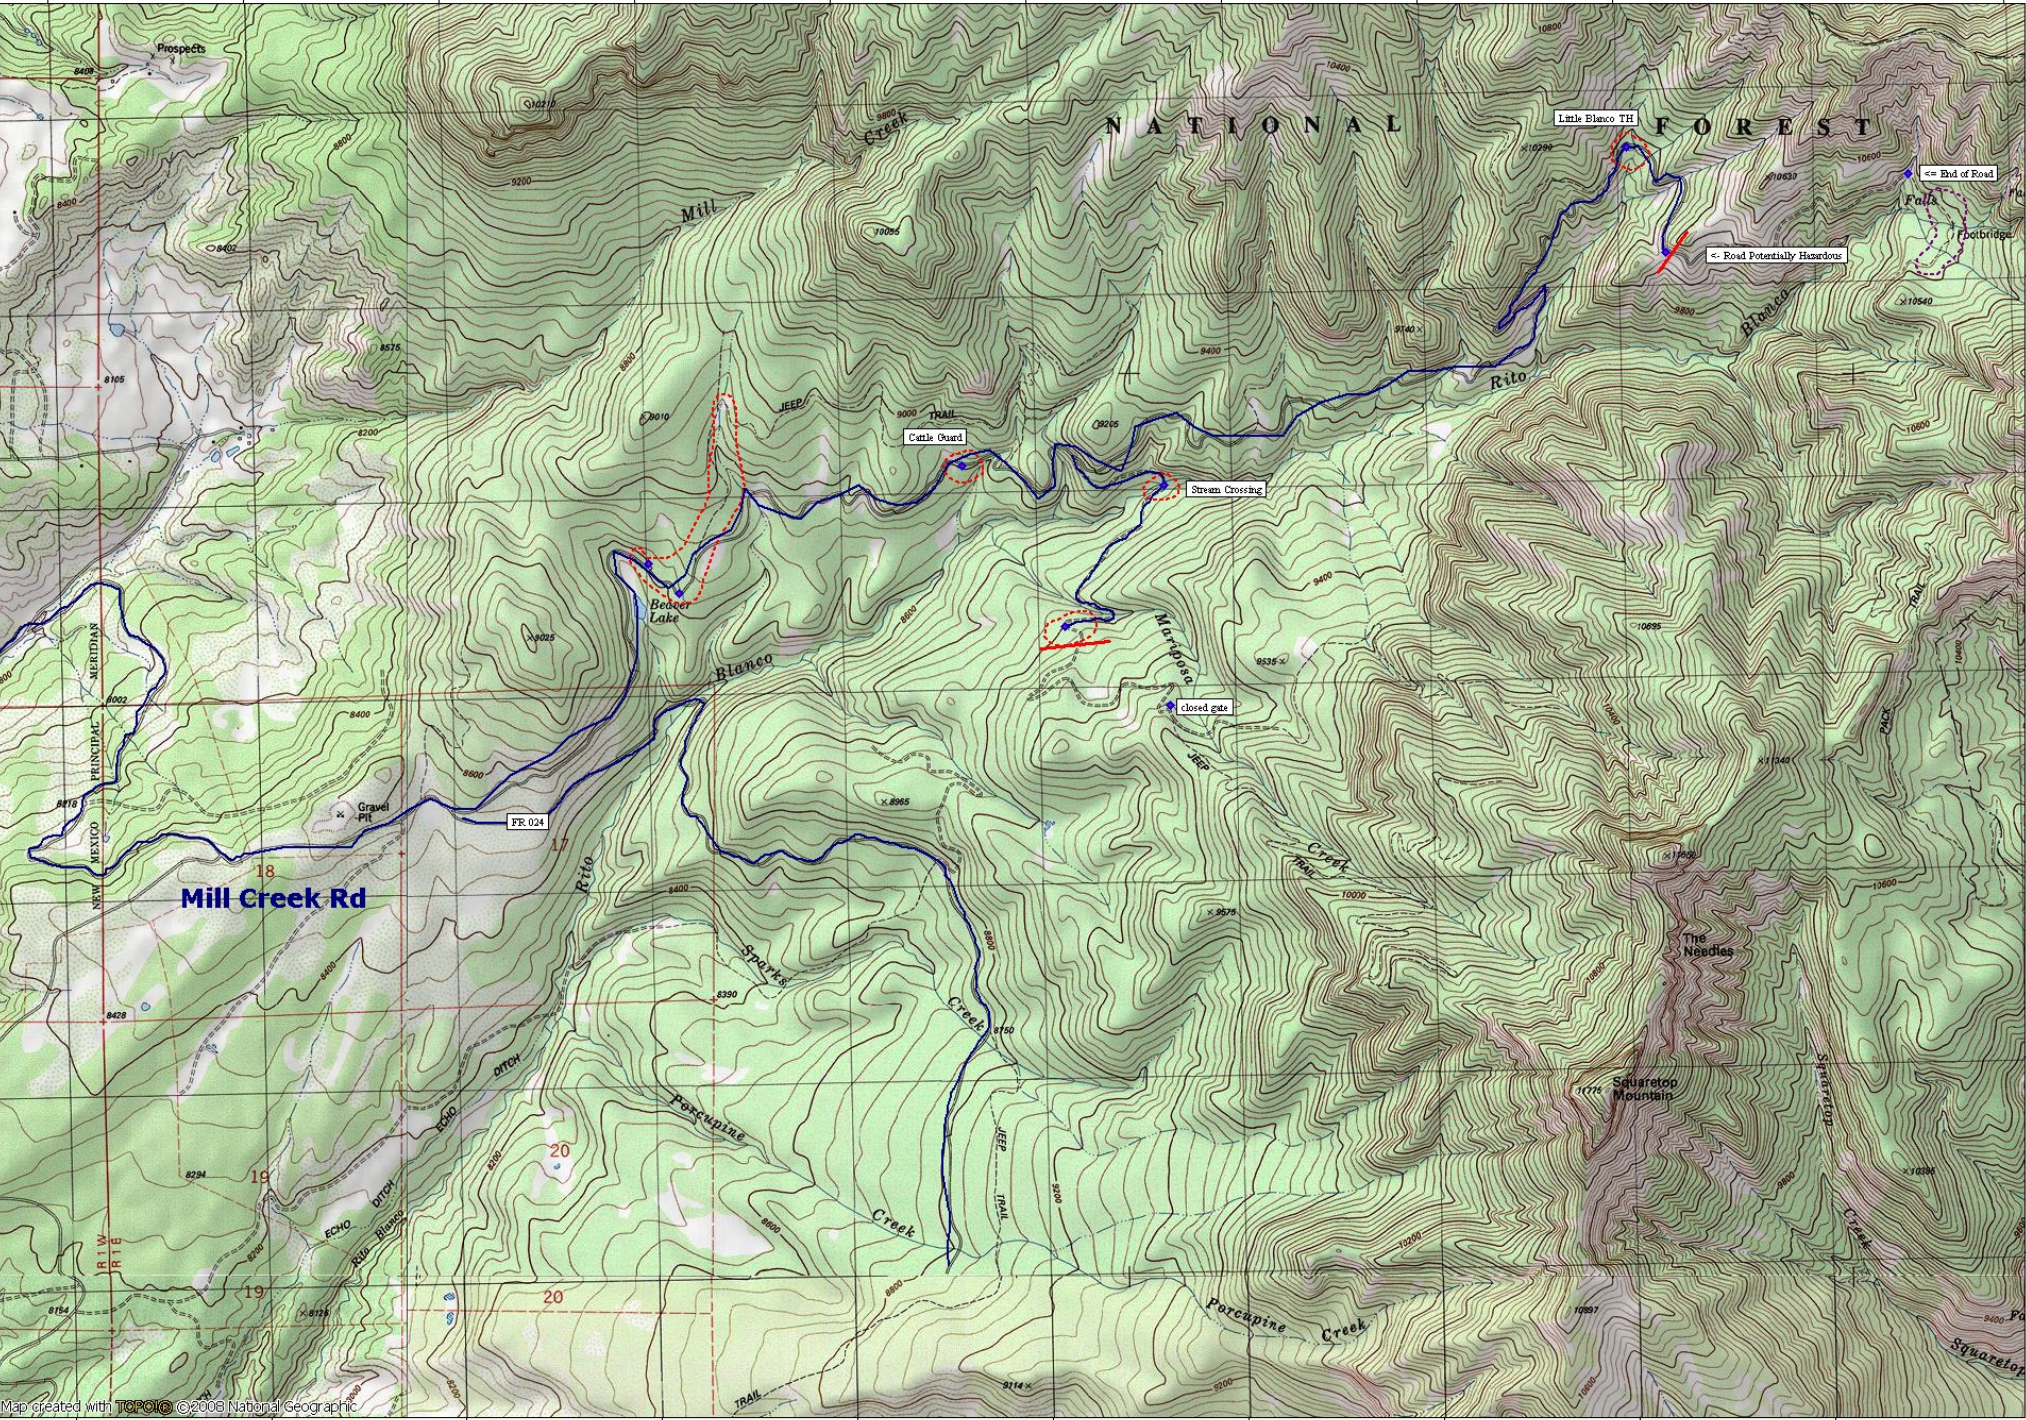

NMMS/4cmc Mushroom Field Trips - Mill Creek Rd

332000m E, 333000m E, 334000m E, 335000m E, 336000m E, 337000m E, 338000m E, 339000m E, 340000m E, WGS84 Zone 13S 342000m E

Map created with TOPOID © 2008 National Geographic

332000m E, 333000m E, 334000m E, 335000m E, 336000m E, 337000m E, 338000m E, 339000m E, 340000m E, 341000m E

06/12/12