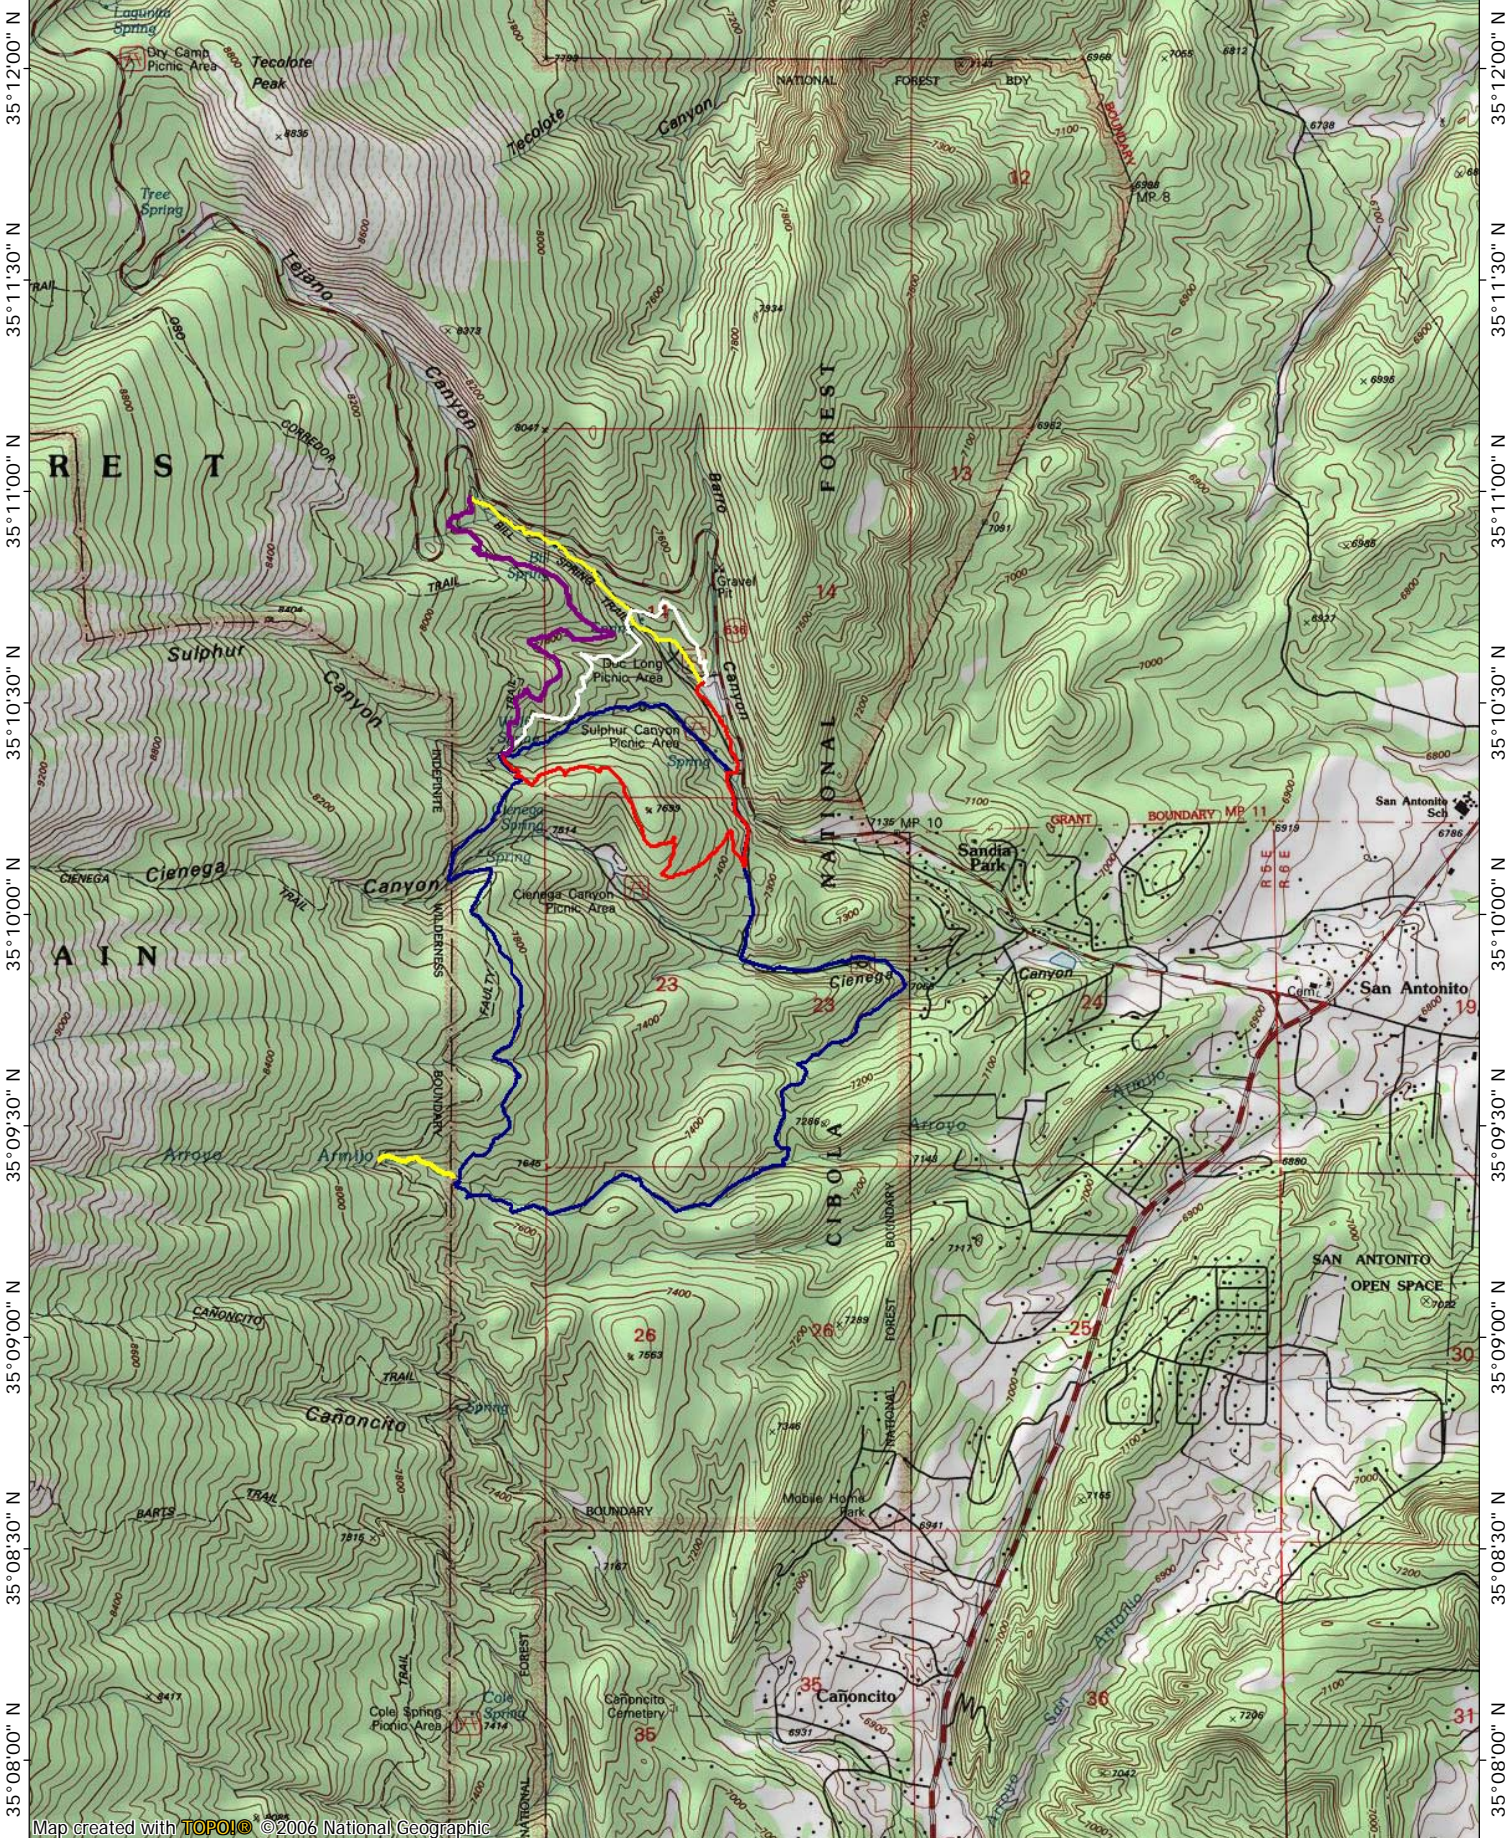

106°24'00" W 106°23'30" W 106°23'00" W 106°22'30" W 106°22'00" W 106°21'30" W NAD27 106°20'30" W

Map created with **TOPOLIC** ©2006 National Geographic

TN MN
9 1/2°
04/16/08